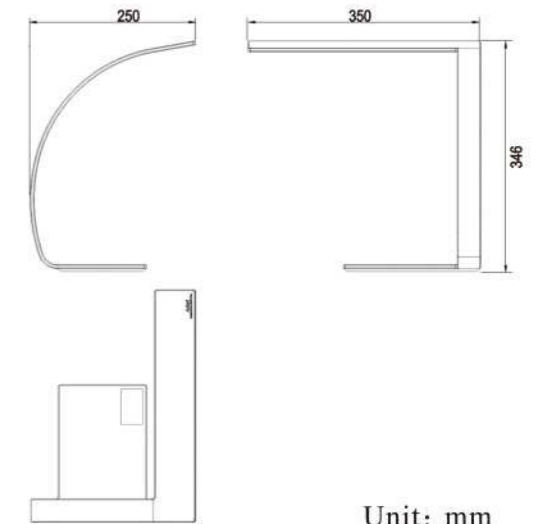

Dimension

Unit: mm

Spec.

Model	Wattage	Input Voltage	Output Voltage	Color	CCT	Operation Condition
RAYEE14D-SI-EN	14W	100-240VAC 50/60Hz	12V 1A	Silver	2700-5700K Linear dimming	-10°C ~ 40°C RH15% ~ 50%
RAYEE14D-GL-EN				Golden		
RAYEE14D-RD-EN				Red		

Basic Spec.	
Main Material	Alloy Aluminum+PC
Color Index	Ra>80
IP Rate	IP20
Control Method	Touch Control
Dimming Mode	Linear Dimming

Lighting Source	
Brand	Lumileds
Model	Luxeon3014
Quantity	120Pcs
Bean Angle	120°
Lifespan	36000Hrs

Package	
Size	355*212*426mm
Material	Corrugated paper
Packing List	Lamp/Adapter/Manual
N.W.	1.1KG
G.W.	2.45KG

Application

Office Study Room Bedroom

Certification