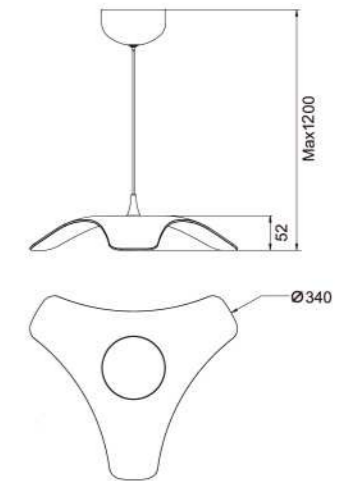

Wing Pendant Lamp

Description

■ Creative Seagull Shape

Inspired by the flying posture of seagull, the slim 3mm creative lamp saves the space validly;

■ DIY Combination

Suspension wire adjusted by the knob + 4 color choices, form a special lighting group with a number of lamps by freely combined;

■ Entirely Process Component

Ceiling box and some other components are modeled independently, and utilizing the same process technology of the lamp, improve the quality of the whole lamp from details.

Drawing

Dimension

Unit: mm

Spec.

Model	Wattage	Input Voltage	Luminous	Color	CCT	Operation Condition
WING10WW-SI-EN	10W	220-240VAC 50/60Hz	850Lm	Silver	3000K	-10°C ~ 40°C RH15% ~ 50%
WING10WW-GL-EN				Golden		
WING10WW-RD-EN				Red		
WING10WW-DG-EN				Grey		
WING10NW-SI-EN			935Lm	Silver	4000K	
WING10NW-GL-EN				Golden		
WING10NW-RD-EN				Red		
WING10NW-DG-EN				Grey		

Package	
Size	385*335*100mm
Material	Corrugated paper
Packing List	Lamp/Manual
N.W.	0.6KG
G.W.	1.29KG

Application

Dining Room Balcony Coffee House

Certification